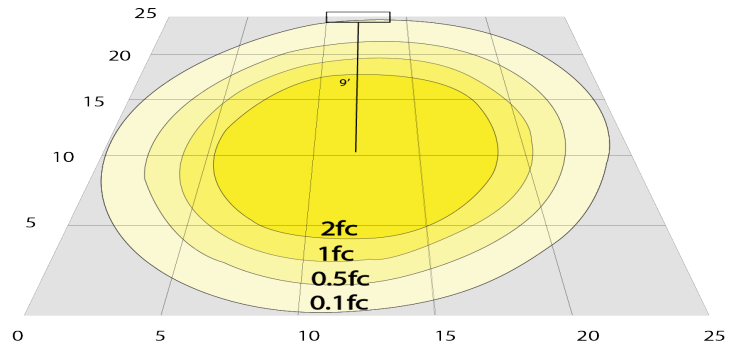

Photometrics: CRLC4-15W-MCT-A-D

BUG Rating: B1-U1-G0

15W 5000K, Area 25" x 25" Mounting Height: 9'