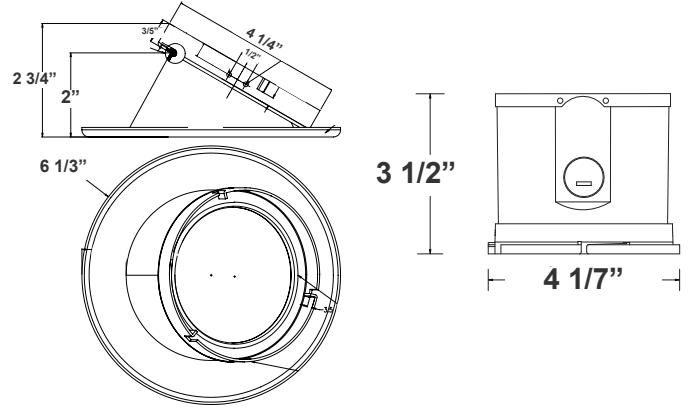

Note: _____ | Type: _____

2 3/4" (H) X 4 1/4" (W) X 6 1/3" (D)

Ideal for hotel, offices, retail outlets, restaurant, parking garages, conference room, education facilities and more.

Features

- 4" Haze & White Finish TRIM
- MCT: The switch is on the light engine
- Mounting Options: Recessed
- 5-Year Warranty
- Lifespan: 50,000 hrs.