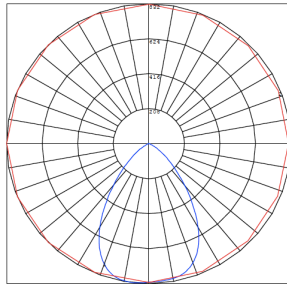

Phone: (877) 805-2252 | Fax: (877) 805-2252
www.westgatemfg.com

Photometrics: CRLC4-15W-MCT-A-D

BUG Rating: B1-U1-G0

15W 5000K, Area 25" x 25" Mounting Height: 9'

Other Views:

Hazel

CRLC-EGN-15W-MCT-D

+